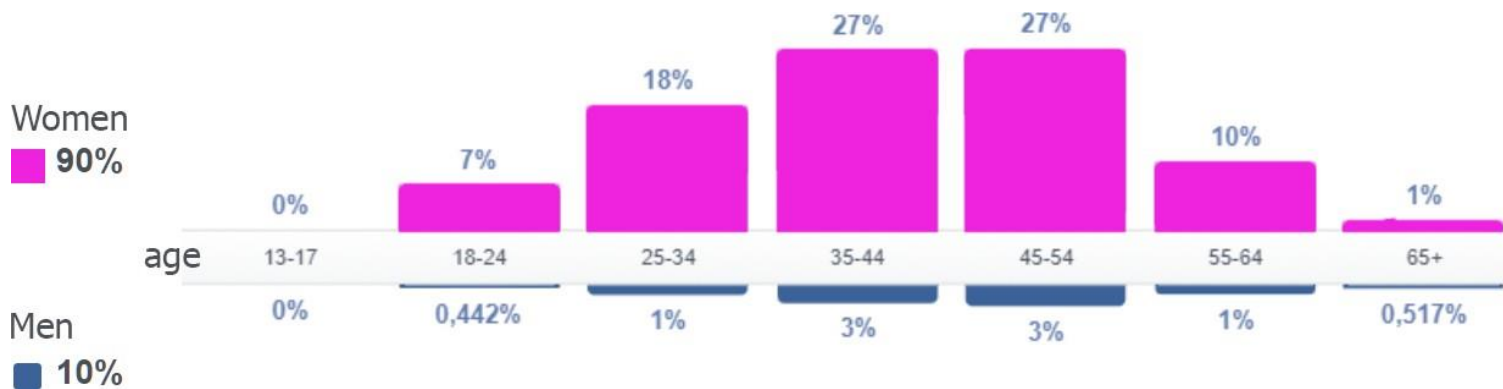

Red Velvet STAFF:

OWNERS: Bortoluzzi Francesca and Caoduro Gabriele

EMPLOYEES: 4

TOURNOVER: up to 350.000

CLIENTS: up to 6.000 (4.000 online | 2.000 offline)

Market positioning

Socials

 107.000likes
  1300 followers
  up to 10k views
  2.000 clients